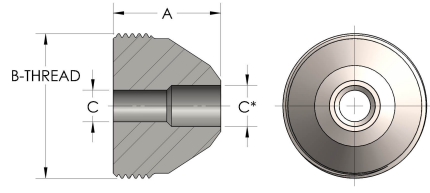

Product Category

58T-6-M

Part Description

Buttweld Pipe

## DIMENSIONS

<b>A</b>	1.690
<b>B-THREAD</b>	2.750" - 12UN
<b>C</b>	1.19