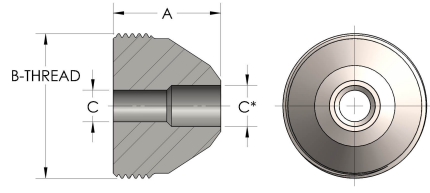

Product Category

58T-7-SS316L

Part Description

Buttweld Pipe

DIMENSIONS

A	2.000
B-THREAD	3.063" - 12UNS
C	1.38