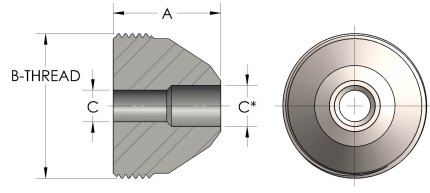

Product Category

58T-9-CUNI

Part Description

Buttweld Pipe

DIMENSIONS

A	2.560
B-THREAD	4.500" - 12UN
C	2.13