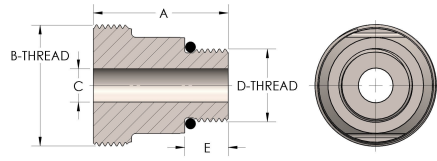

Product Category

59T-4-BR

Part Description

Male Straight Thread

DIMENSIONS

A	2.060
B-THREAD	2.000" - 12UN
C	0.63
D-THREAD	1.313" - 12UN
E	0.63

GENERAL

Pressure Rating	6000 PSI
Threadpiece Material	Naval Brass, ASTM B21, UNS C46400