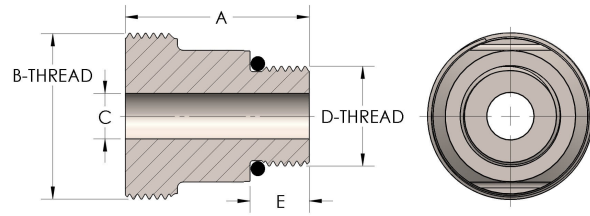

Product Category  
Part Description

59T-5-SS316L  
Male Straight Thread

## DIMENSIONS

|          |                |
|----------|----------------|
| A        | 2.190          |
| B-THREAD | 2.313" - 12UNS |
| C        | 0.81           |
| D-THREAD | 1.625" - 12UN  |
| E        | 0.63           |

## GENERAL

|                      |   |
|----------------------|---|
| Pressure Rating      | 6000 PSI  |
| Threadpiece Material | 316/L Stainless Steel, ASTM A276, UNS S31600/03 |