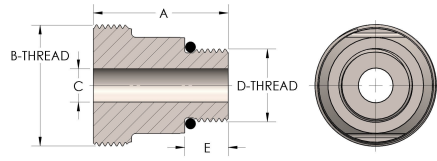

Product Category

59T-6-BR

Part Description

Male Straight Thread

## DIMENSIONS

A	2.380
B-THREAD	2.750" - 12UN
C	1.19
D-THREAD	1.875" - 12UN
E	0.63

## GENERAL

Pressure Rating	4500 PSI
Threadpiece Material	Naval Brass, ASTM B21, UNS C46400