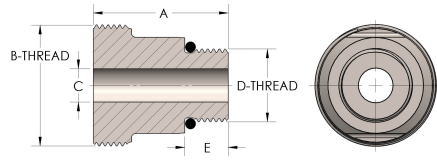

Product Category

59T-8-M

Part Description

Male Straight Thread

DIMENSIONS

A	2.500
B-THREAD	3.750" - 12UN
C	1.75
D-THREAD	3.000" - 12UN
E	0.63

GENERAL

Pressure Rating	4500 PSI
Threadpiece Material	Monel®, ASTM B164, UNS N04405