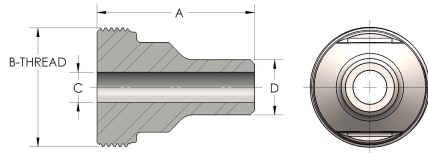

Product Category

63T-1-CUNI

Part Description

Male Tube Weld

DIMENSIONS

A	1.880
B-THREAD	1.188" - 12UN
C	0.25
D	0.375

GENERAL

Pressure Rating	3000 PSI
Threadpiece Material	Copper Nickel 70/30, MIL-C--15726F, UNS C71500