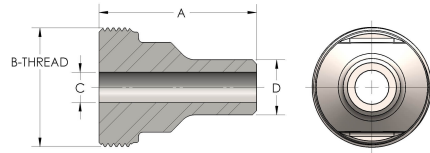

Product Category

63T-7-CUNI

Part Description

Male Tube Weld

DIMENSIONS

A	3.500
B-THREAD	3.063" - 12UNS
C	1.38
D	2.000

GENERAL

Pressure Rating	3000 PSI
Threadpiece Material	Copper Nickel 70/30, MIL-C--15726F, UNS C71500