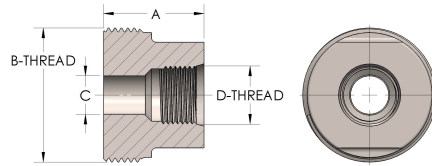

Product Category

64T-2-2-M

Part Description

Female Straight Thread

DIMENSIONS

A	1.250
B-THREAD	1.375" - 12UNF
C	0.33
D-THREAD	3/4" - 16UNF

GENERAL

Pressure Rating	6000 PSI
Threadpiece Material	Monel®, ASTM B164, UNS N04405