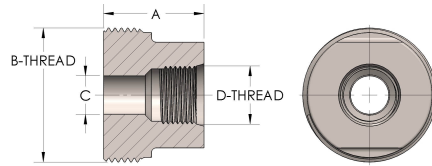

Product Category

64T-3-2-M

Part Description

Female Straight Thread

DIMENSIONS

A	1.310
B-THREAD	1.750" - 12UNF
C	0.50
D-THREAD	3/4" - 16UNF

GENERAL

Pressure Rating	6000 PSI
Threadpiece Material	Monel®, ASTM B164, UNS N04405