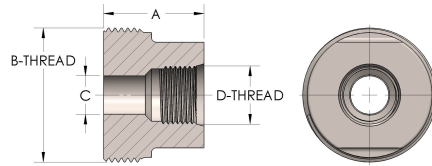

Product Category

64T-4-3-M

Part Description

Female Straight Thread

DIMENSIONS

A	1.310
B-THREAD	2.000" - 12UN
C	0.63
D-THREAD	1.063" - 12UN

GENERAL

Pressure Rating	6000 PSI
Threadpiece Material	Monel®, ASTM B164, UNS N04405