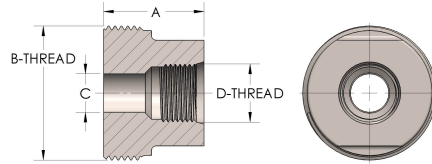

Product Category

64T-4-4-M

Part Description

Female Straight Thread

DIMENSIONS

| | |
|-----------------|---------------|
| A | 1.310 |
| B-THREAD | 2.000" - 12UN |
| C | 0.63 |
| D-THREAD | 1.313" - 12UN |

GENERAL

| | |
|-----------------------------|-------------------------------|
| Pressure Rating | 4500 PSI |
| Threadpiece Material | Monel®, ASTM B164, UNS N04405 |