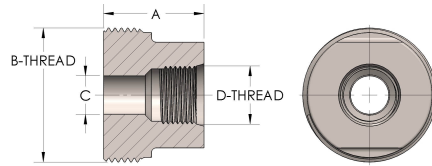

Product Category

64T-5-4-M

Part Description

Female Straight Thread

DIMENSIONS

A	1.560
B-THREAD	2.313" - 12UNS
C	0.81
D-THREAD	1.313" - 12UN

GENERAL

Pressure Rating	6000 PSI
Threadpiece Material	Monel®, ASTM B164, UNS N04405