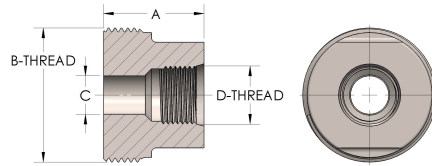

Product Category

64T-5-5-M

Part Description

Female Straight Thread

DIMENSIONS

A	1.560
B-THREAD	2.313" - 12UNS
C	0.81
D-THREAD	1.625" - 12UN

GENERAL

Pressure Rating	6000 PSI
Threadpiece Material	Monel®, ASTM B164, UNS N04405