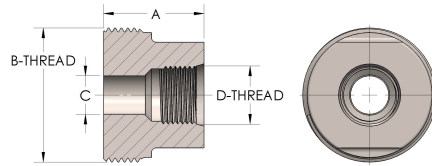

Product Category

64T-7-7-M

Part Description

Female Straight Thread

DIMENSIONS

A	2.000
B-THREAD	3.063" - 12UNS
C	1.38
D-THREAD	2.500" - 12UN

GENERAL

Pressure Rating	2500 PSI
Threadpiece Material	Monel®, ASTM B164, UNS N04405