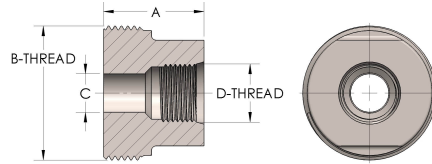

Product Category

64T-7-7-S

Part Description

Female Straight Thread

## DIMENSIONS

<b>A</b>	2.000
<b>B-THREAD</b>	3.063" - 12UNS
<b>C</b>	1.38
<b>D-THREAD</b>	2.500" - 12UN

## GENERAL

<b>Pressure Rating</b>	2000 PSI
<b>Threadpiece Material</b>	Carbon Steel, ASTM A108