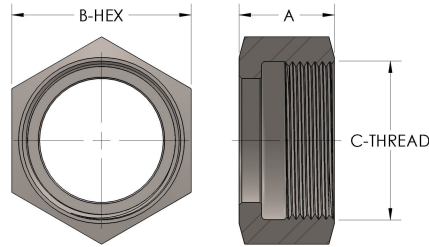

Product Category

884P8-0-K-MONEL

Part Description

Union Nut IAW NSSC 803-1385884

DIMENSIONS

A	0.750
B-HEX	1.19
CRN	0A16860.2
C-THREAD	1.000" - 14UNS

GENERAL

Pressure Rating	6000 PSI
Union Nut Material	K-MONEL, UNS N05500
CRN	0A16860.2