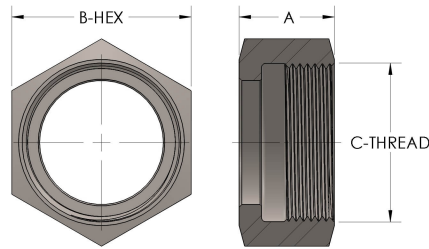

Product Category

884P8-1-K-MONEL

Part Description

Union Nut IAW NSSC 803-1385884

DIMENSIONS

A	1.000
B-HEX	1.38
CRN	0A16860.2
C-THREAD	1.188" - 12UN

GENERAL

Pressure Rating	6000 PSI
Union Nut Material	K-MONEL, UNS N05500
CRN	0A16860.2