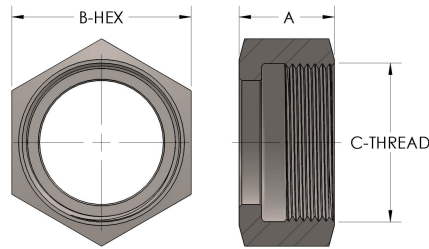

Product Category

884P8-6-K-MONEL

Part Description

Union Nut IAW NSSC 803-1385884

DIMENSIONS

A	1.250
B-HEX	3.25
CRN	0A16860.2
C-THREAD	2.750" - 12UN

GENERAL

Pressure Rating	6000 PSI
Union Nut Material	K-MONEL, UNS N05500
CRN	0A16860.2