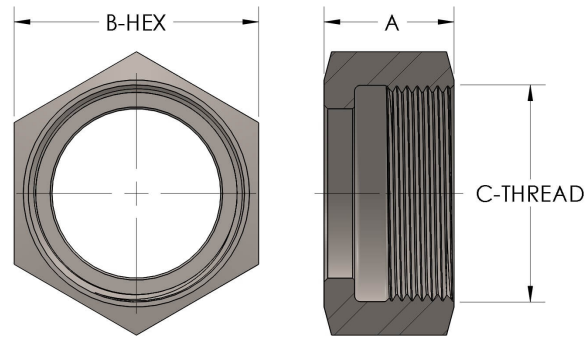

Product Category
Part Description

884P8-6-K-MONEL
Union Nut IAW NSSC 803-1385884

DIMENSIONS

A	1.250
B-HEX	3.25
CRN	0A16860.2
C-THREAD	2.750" - 12UN

GENERAL

Pressure Rating	6000 PSI
Union Nut Material	K-MONEL, UNS N05500
CRN	0A16860.2