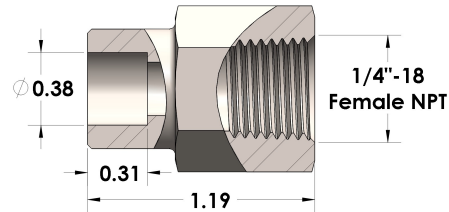

Product Category

953A-06-04-M

Part Description

Tube to Female NPT Adapter

DIMENSIONS

GENERAL

Pressure Rating

6000 PSI

Fitting Material

Monel®, ASTM B164, UNS N04405