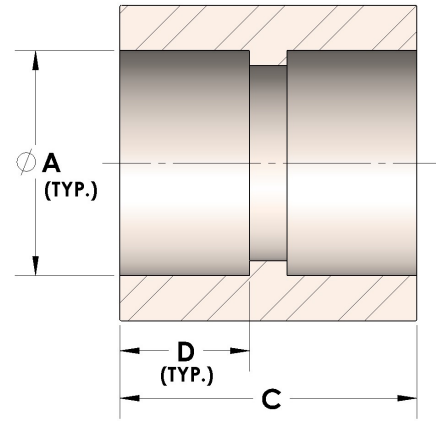

Product Category

H847-12-M

Part Description

Direct Socketweld/Braze Coupling (Tube)

DIMENSIONS

A	0.750
C	1.00
D	0.440

GENERAL

Pressure Rating	6000 PSI
Fitting Material	Monel®, ASTM B164, UNS N04405